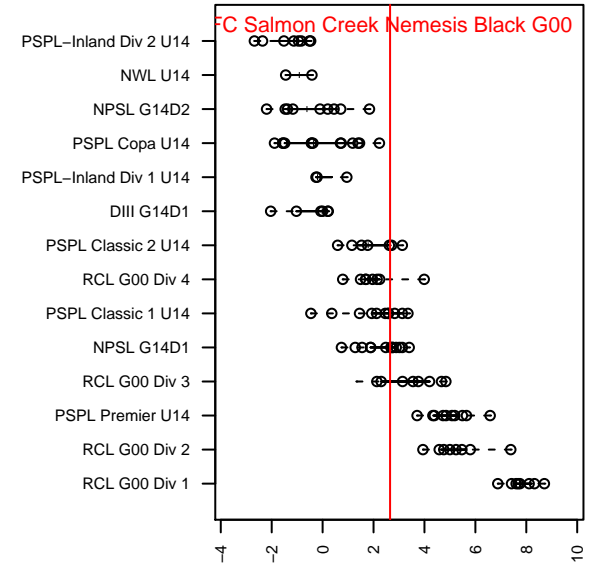

FC Salmon Creek Nemesis Black G00

FC Salmon Creek
 Salmon Creek, WA
 G00 total strength=1126
 attack=2.85 defense=3.35
 fall league = OPL 1st Div U14
 spr league = Spr OPL Chinook Div U14

alt names used:
 FCSC Nemesis G00 Black
 FCSC Nemesis G00 Black
 FCSC Nemesis G00 Black
 FC Salmon Creek G00 Black
 FCSC G00 Nemesis Black
 FC Salmon Creek G00 Black
 FC Salmon Creek G00 Black
 FCSC NEMESIS 00 BLACK (WA)

Venues played:
 2014 Cascadia Challenge GU14
 2014 Beaverton Cup GU14 Silver
 2014 Crossfire Select Cup GU14 Gold
 2014 Mt Hood Challenge U14
 2014 OPL First Division U14
 2014 Directors Cup OPL Gold U14
 2014 Spr OPL Chinook Division U14
 2014 WA Cup GU14 Gold/Platinum U14

FC Salmon Creek Nemesis Black G00
 Dots are actual minus expected GF (blue circles) and GA (red triangles).
 Blue line is smoothed change in attack strength. Red is smoothed change in defense strength.

**attack and defense variance (black dot)
relative to other teams
and top 10 in region**

**attack and defense rating
relative to others at age
and all opponents in last 13 months**

Performance relative to 13 month average